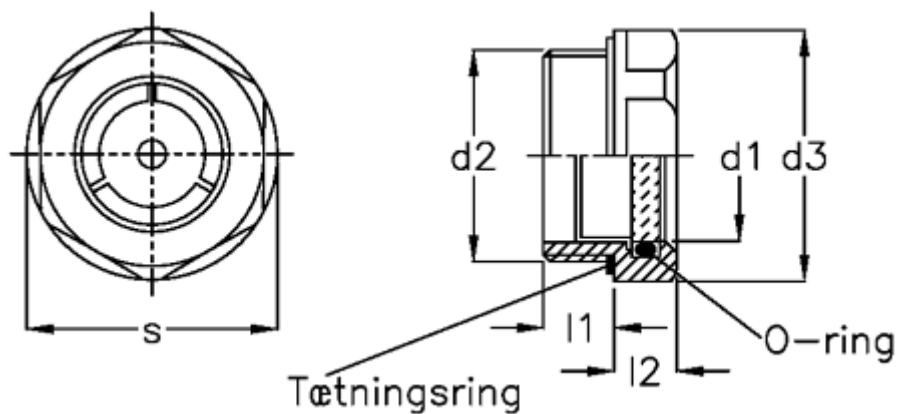

# Data Sheet

Article number: 20901521

Description: E+G Oil level sight glass  
GN 743-18-M27x1,5-B

## Measures

d1	= 18
d2	= M27x1,5
d3	= 32
l1	= 9.0
l2	= 8.0
Max pressure	= -
Max vacuum mbar	= -
s	= 30